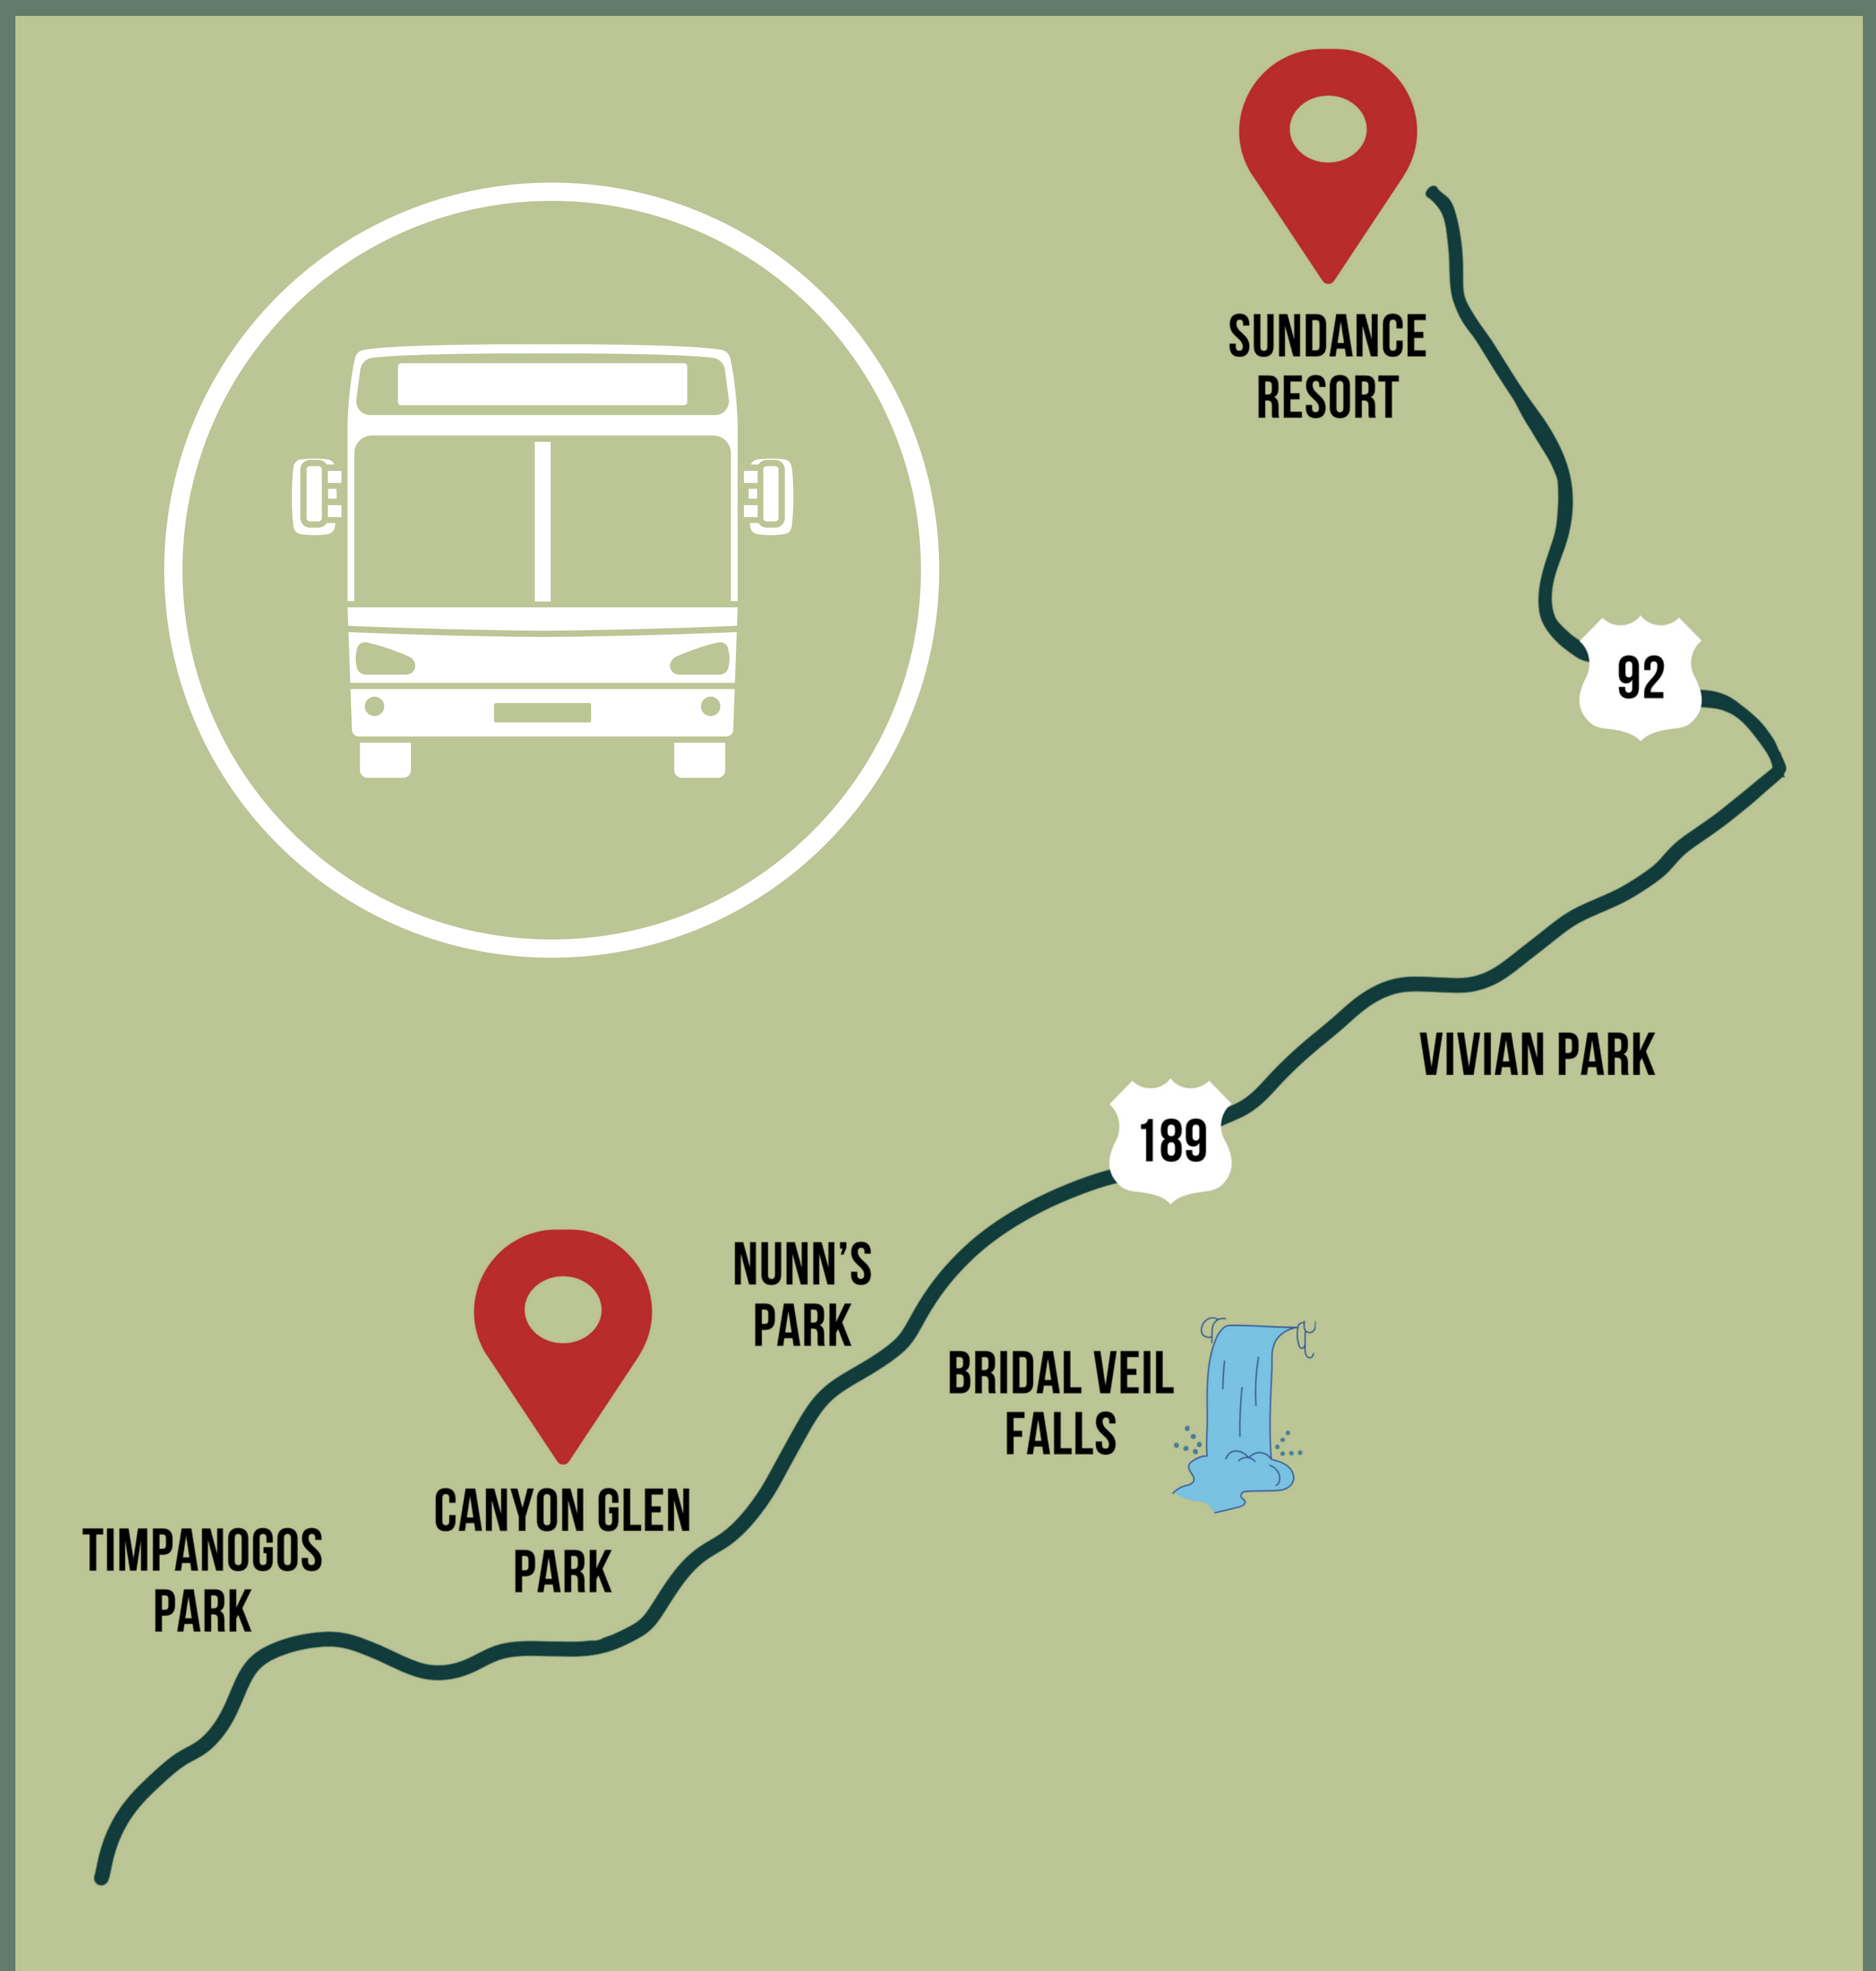

# WINTER PARK N' RIDE

NEW complimentary Park 'N' Ride access for Sundance Resort guests starting Saturday, December 23rd running every Saturday through March including December 26 - 30, January 15 and February 19

Parking and shuttling available based on first come first serve basis and weather conditions

## SCHEDULE:

Canyon Glen to Sundance	Sundance to Canyon Glen
10:00am	10:15am
10:30am	10:45am
11:00am	11:15am
11:30am	11:45am
12:00pm	12:15pm
12:30pm	12:45pm
1:00pm	1:15pm
1:30pm	1:45pm
2:00pm	2:15pm
2:30pm	2:45pm
3:00pm	3:15pm
3:30pm	3:45pm
4:00pm	4:15pm
4:30pm	4:45pm*

*Times subject to traffic and weather conditions*

*\*Last shuttle back. No shuttles available for pickup after 4:45pm*

Park N' Ride  
Shuttle  
Tracker

Please note that this information and service is provided by The Ryde, a Sundance Preferred Partner.